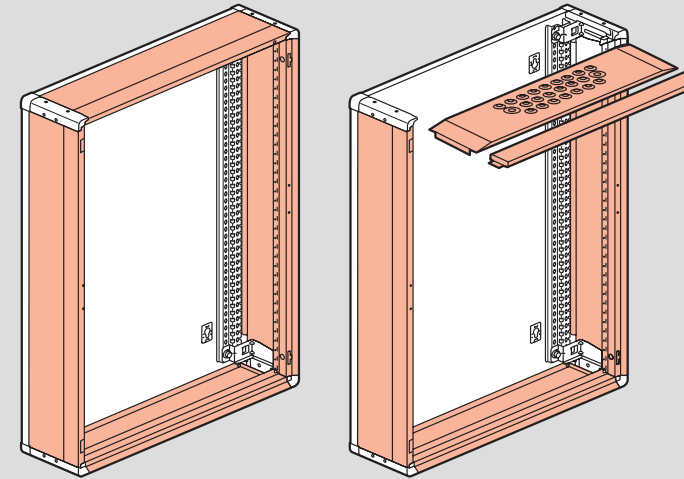

With curved door (metal)

Cabinets Cat.Nos	Sleeves Cat.Nos	H (mm)
0 201 18	0 201 38	1600
0 201 19	0 201 39	1900

Installation principle

Side panels can be removed individually
Metal cabinets

Total accessibility
Insulating cabinets

Horizontal joining, no tool required

Installation principle

Mounting on rail in cable sleeves

Fixing on plates:

Plates attached and fitted directly on functional uprights

Mounting on plate in cable sleeves