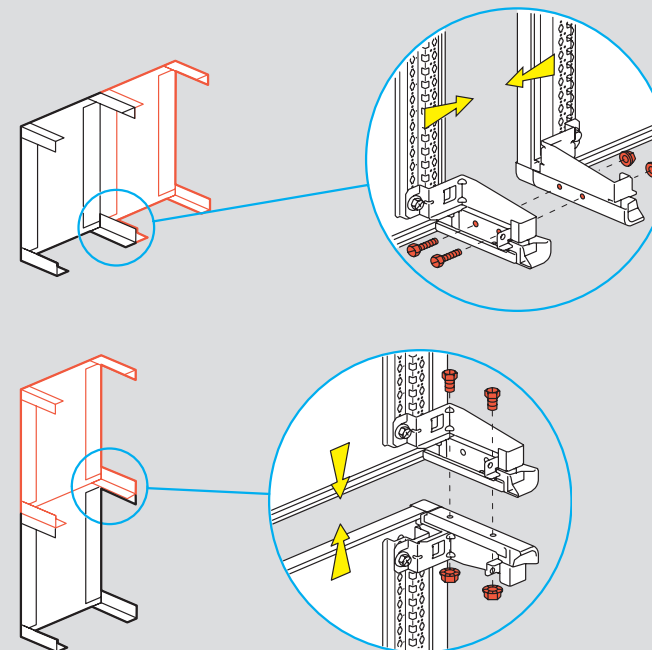

With curved door (metal)

Cabinets Cat.Nos	Sleeves Cat.Nos	H (mm)
0 201 18	0 201 38	1600
0 201 19	0 201 39	1900

Installation principle

Side panels can be removed individually
Metal cabinets

Total accessibility
Insulating cabinets

Horizontal joining, no tool required

Installation principle

Mounting on rail in cable sleeves

Fixing on plates:

Plates attached and fitted directly on functional uprights

Mounting on plate in cable sleeves