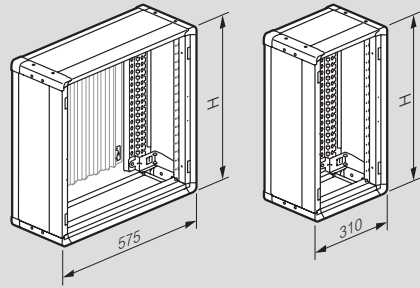

Dimensions

Cabinets Cat.Nos	Sleeves Cat.Nos	H (mm)
0 201 03	0 201 23	600
0 201 04	0 201 24	750
0 201 05	0 201 25	900
0 201 06	0 201 26	1050
0 201 07	0 201 27	1200
0 201 08	0 201 28	1500

With flat door

Doors	A (mm)
Metal	38
Glass	34

With curved door (metal)

Cabinets Cat.Nos	Sleeves Cat.Nos	H (mm)
0 201 18	0 201 38	1600
0 201 19	0 201 39	1900

Installation principle

Side panels can be removed individually
Metal cabinets

Total accessibility
Insulating cabinets

Horizontal joining, no tool required

Installation principle

Mounting on rail in cable sleeves

Fixing on plates:

Plates attached and fitted directly on functional uprights

Mounting on plate in cable sleeves