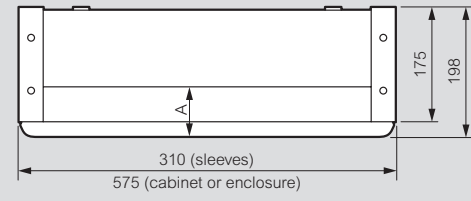

Dimensions

Cabinets Cat.Nos	Sleeves Cat.Nos	H (mm)
0 201 03	0 201 23	600
0 201 04	0 201 24	750
0 201 05	0 201 25	900
0 201 06	0 201 26	1050
0 201 07	0 201 27	1200
0 201 08	0 201 28	1500

With flat door

Doors	A (mm)
Metal	38
Glass	34

With curved door (metal)

Cabinets Cat.Nos	Sleeves Cat.Nos	H (mm)
0 201 18	0 201 38	1600
0 201 19	0 201 39	1900

Installation principle

Side panels can be removed individually
Metal cabinets

Total accessibility
Insulating cabinets

Horizontal joining, no tool required

Installation principle

Mounting on rail in cable sleeves

Fixing on plates:

Plates attached and fitted directly on functional uprights

Mounting on plate in cable sleeves