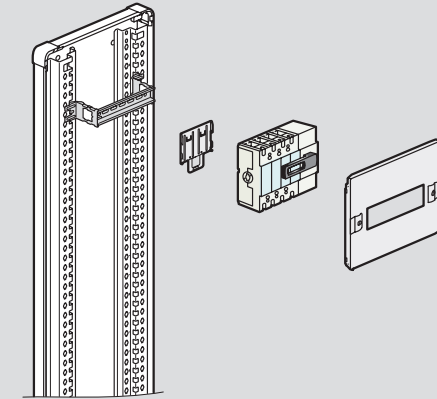

With curved door (metal)

Cabinets Cat.Nos	Sleeves Cat.Nos	H (mm)
0 201 18	0 201 38	1600
0 201 19	0 201 39	1900

Installation principle

Side panels can be removed individually
Metal cabinets

Total accessibility
Insulating cabinets

Horizontal joining, no tool required

Installation principle

Mounting on rail in cable sleeves

Fixing on plates:

Plates attached and fitted directly on functional uprights

Mounting on plate in cable sleeves