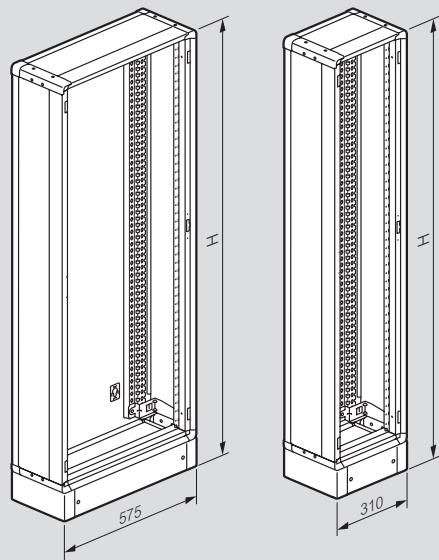

Dimensions

Cabinets Cat.Nos	Sleeves Cat.Nos	H (mm)
0 201 03	0 201 23	600
0 201 04	0 201 24	750
0 201 05	0 201 25	900
0 201 06	0 201 26	1050
0 201 07	0 201 27	1200
0 201 08	0 201 28	1500

With flat door

Doors	A (mm)
Metal	38
Glass	34

With curved door (metal)

Cabinets Cat.Nos	Sleeves Cat.Nos	H (mm)
0 201 18	0 201 38	1600
0 201 19	0 201 39	1900

Installation principle

Side panels can be removed individually
Metal cabinets

Total accessibility
Insulating cabinets

Horizontal joining, no tool required

Installation principle

Mounting on rail in cable sleeves

Fixing on plates:

Plates attached and fitted directly on functional uprights

Mounting on plate in cable sleeves