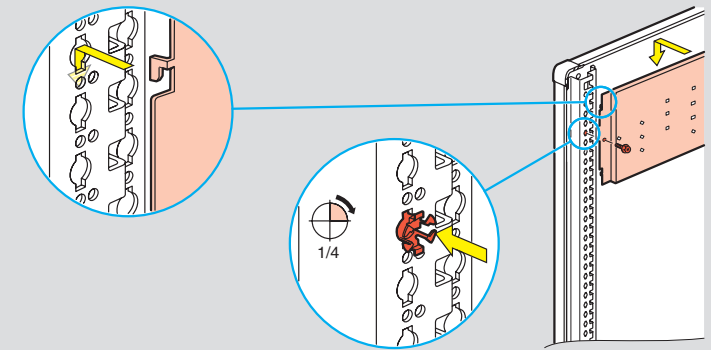

With curved door (metal)

Cabinets Cat.Nos	Sleeves Cat.Nos	H (mm)
0 201 18	0 201 38	1600
0 201 19	0 201 39	1900

Installation principle

Side panels can be removed individually
Metal cabinets

Total accessibility
Insulating cabinets

Horizontal joining, no tool required

Installation principle

Mounting on rail in cable sleeves

Fixing on plates:

Plates attached and fitted directly on functional uprights

Mounting on plate in cable sleeves