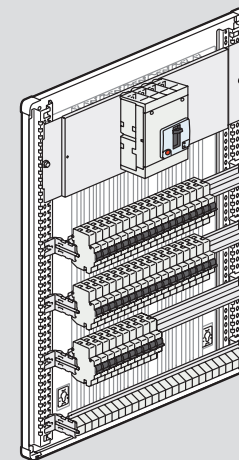

With curved door (metal)

Cabinets Cat.Nos	Sleeves Cat.Nos	H (mm)
0 201 18	0 201 38	1600
0 201 19	0 201 39	1900

Installation principle

Side panels can be removed individually
Metal cabinets

Total accessibility
Insulating cabinets

Horizontal joining, no tool required

Installation principle

Mounting on rail in cable sleeves

Fixing on plates:

Plates attached and fitted directly on functional uprights

Mounting on plate in cable sleeves