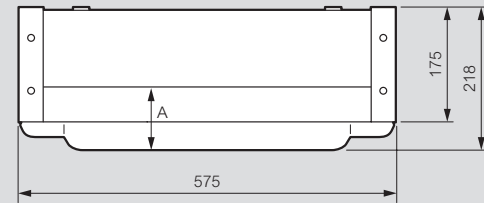

Dimensions

Cabinets Cat.Nos	Sleeves Cat.Nos	H (mm)
0 201 03	0 201 23	600
0 201 04	0 201 24	750
0 201 05	0 201 25	900
0 201 06	0 201 26	1050
0 201 07	0 201 27	1200
0 201 08	0 201 28	1500

With flat door

Doors	A (mm)
Metal	38
Glass	34

With curved door (metal)

Cabinets Cat.Nos	Sleeves Cat.Nos	H (mm)
0 201 18	0 201 38	1600
0 201 19	0 201 39	1900

Installation principle

Side panels can be removed individually
Metal cabinets

Total accessibility
Insulating cabinets

Horizontal joining, no tool required

Installation principle

Mounting on rail in cable sleeves

Fixing on plates:

Plates attached and fitted directly on functional uprights

Mounting on plate in cable sleeves